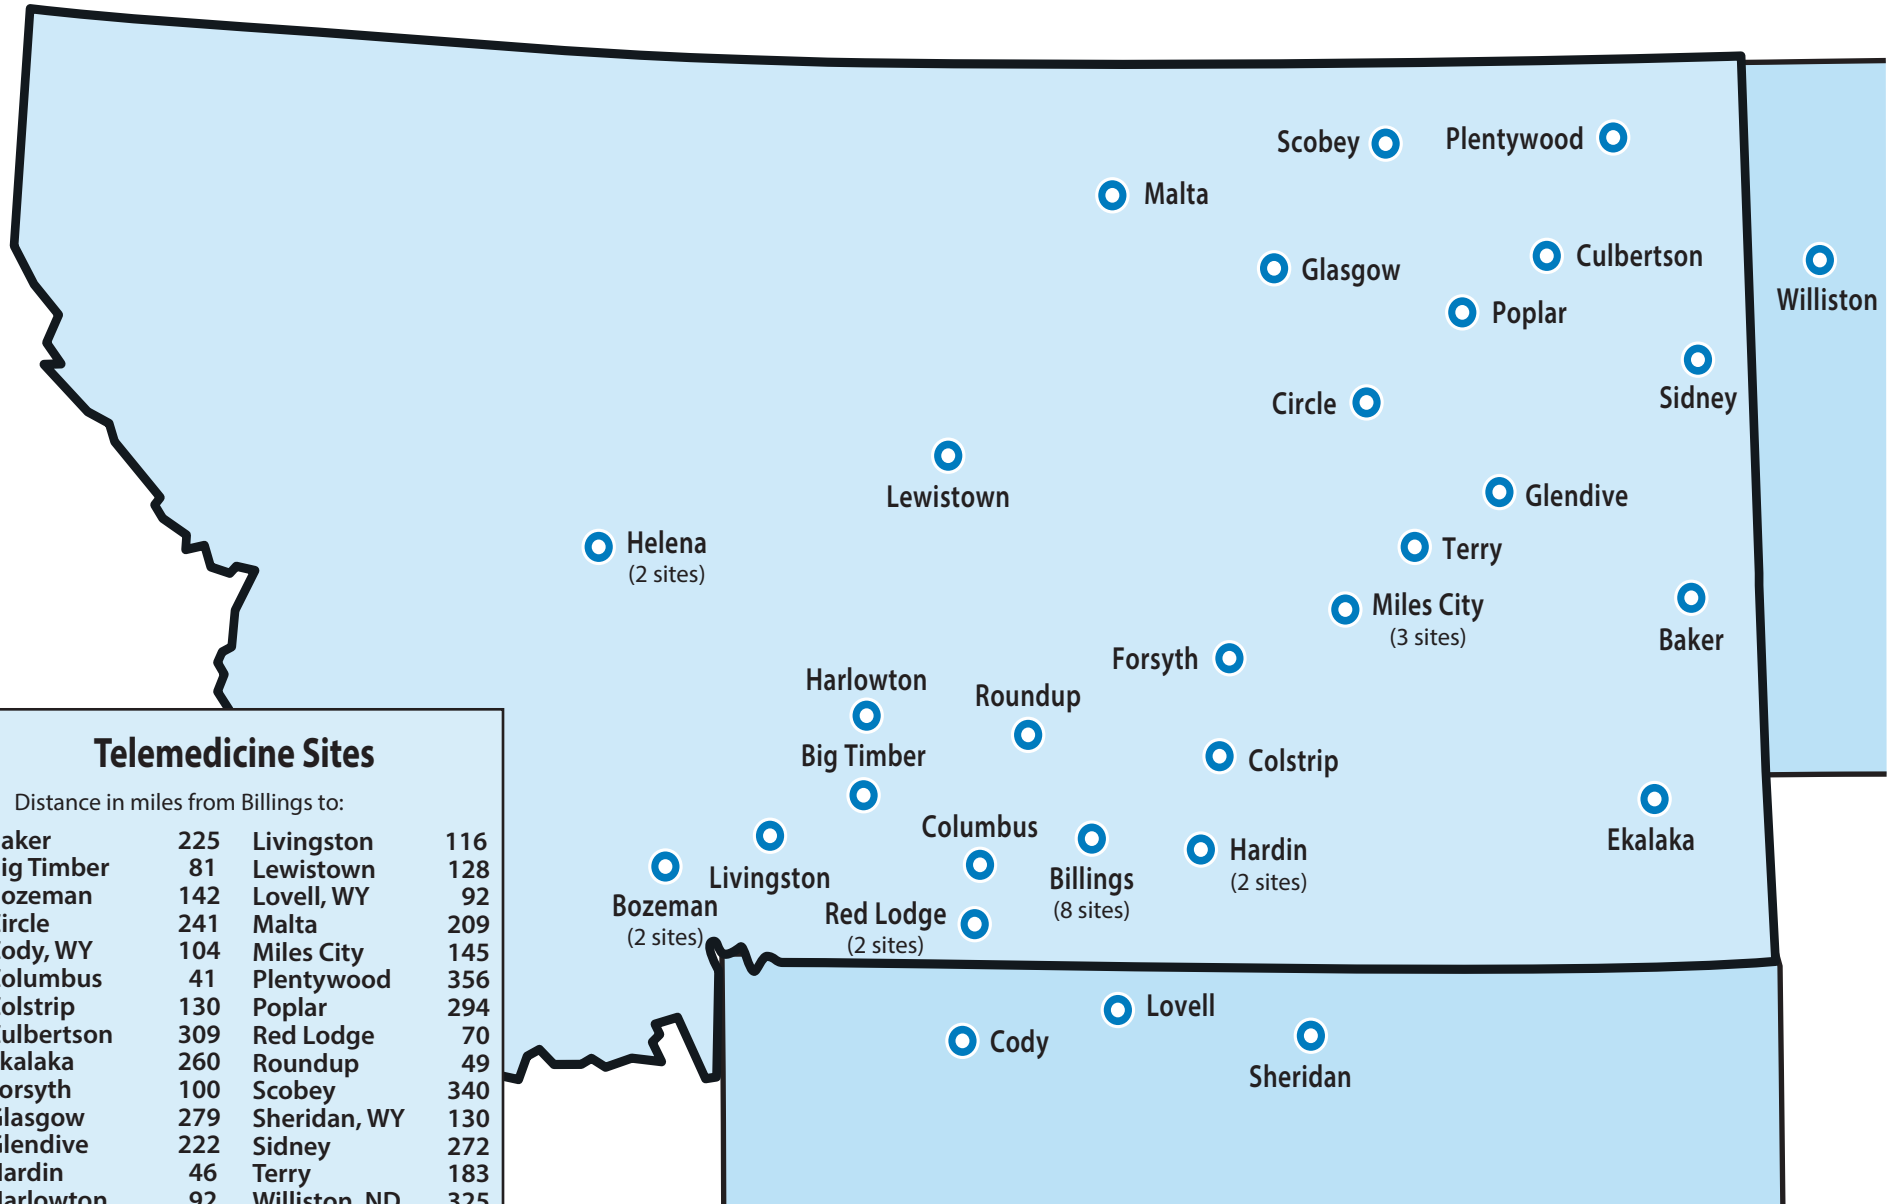

Eastern Montana Telemedicine Network

Telemedicine Sites

Distance in miles from Billings to:

Baker	225	Livingston	116
Big Timber	81	Lewistown	128
Bozeman	142	Lovell, WY	92
Circle	241	Malta	209
Cody, WY	104	Miles City	145
Columbus	41	Plentywood	356
Colstrip	130	Poplar	294
Culbertson	309	Red Lodge	70
Ekalaka	260	Roundup	49
Forsyth	100	Scobey	340
Glasgow	279	Sheridan, WY	130
Glendive	222	Sidney	272
Hardin	46	Terry	183
Harlowton	92	Williston, ND	325
Helena	224		